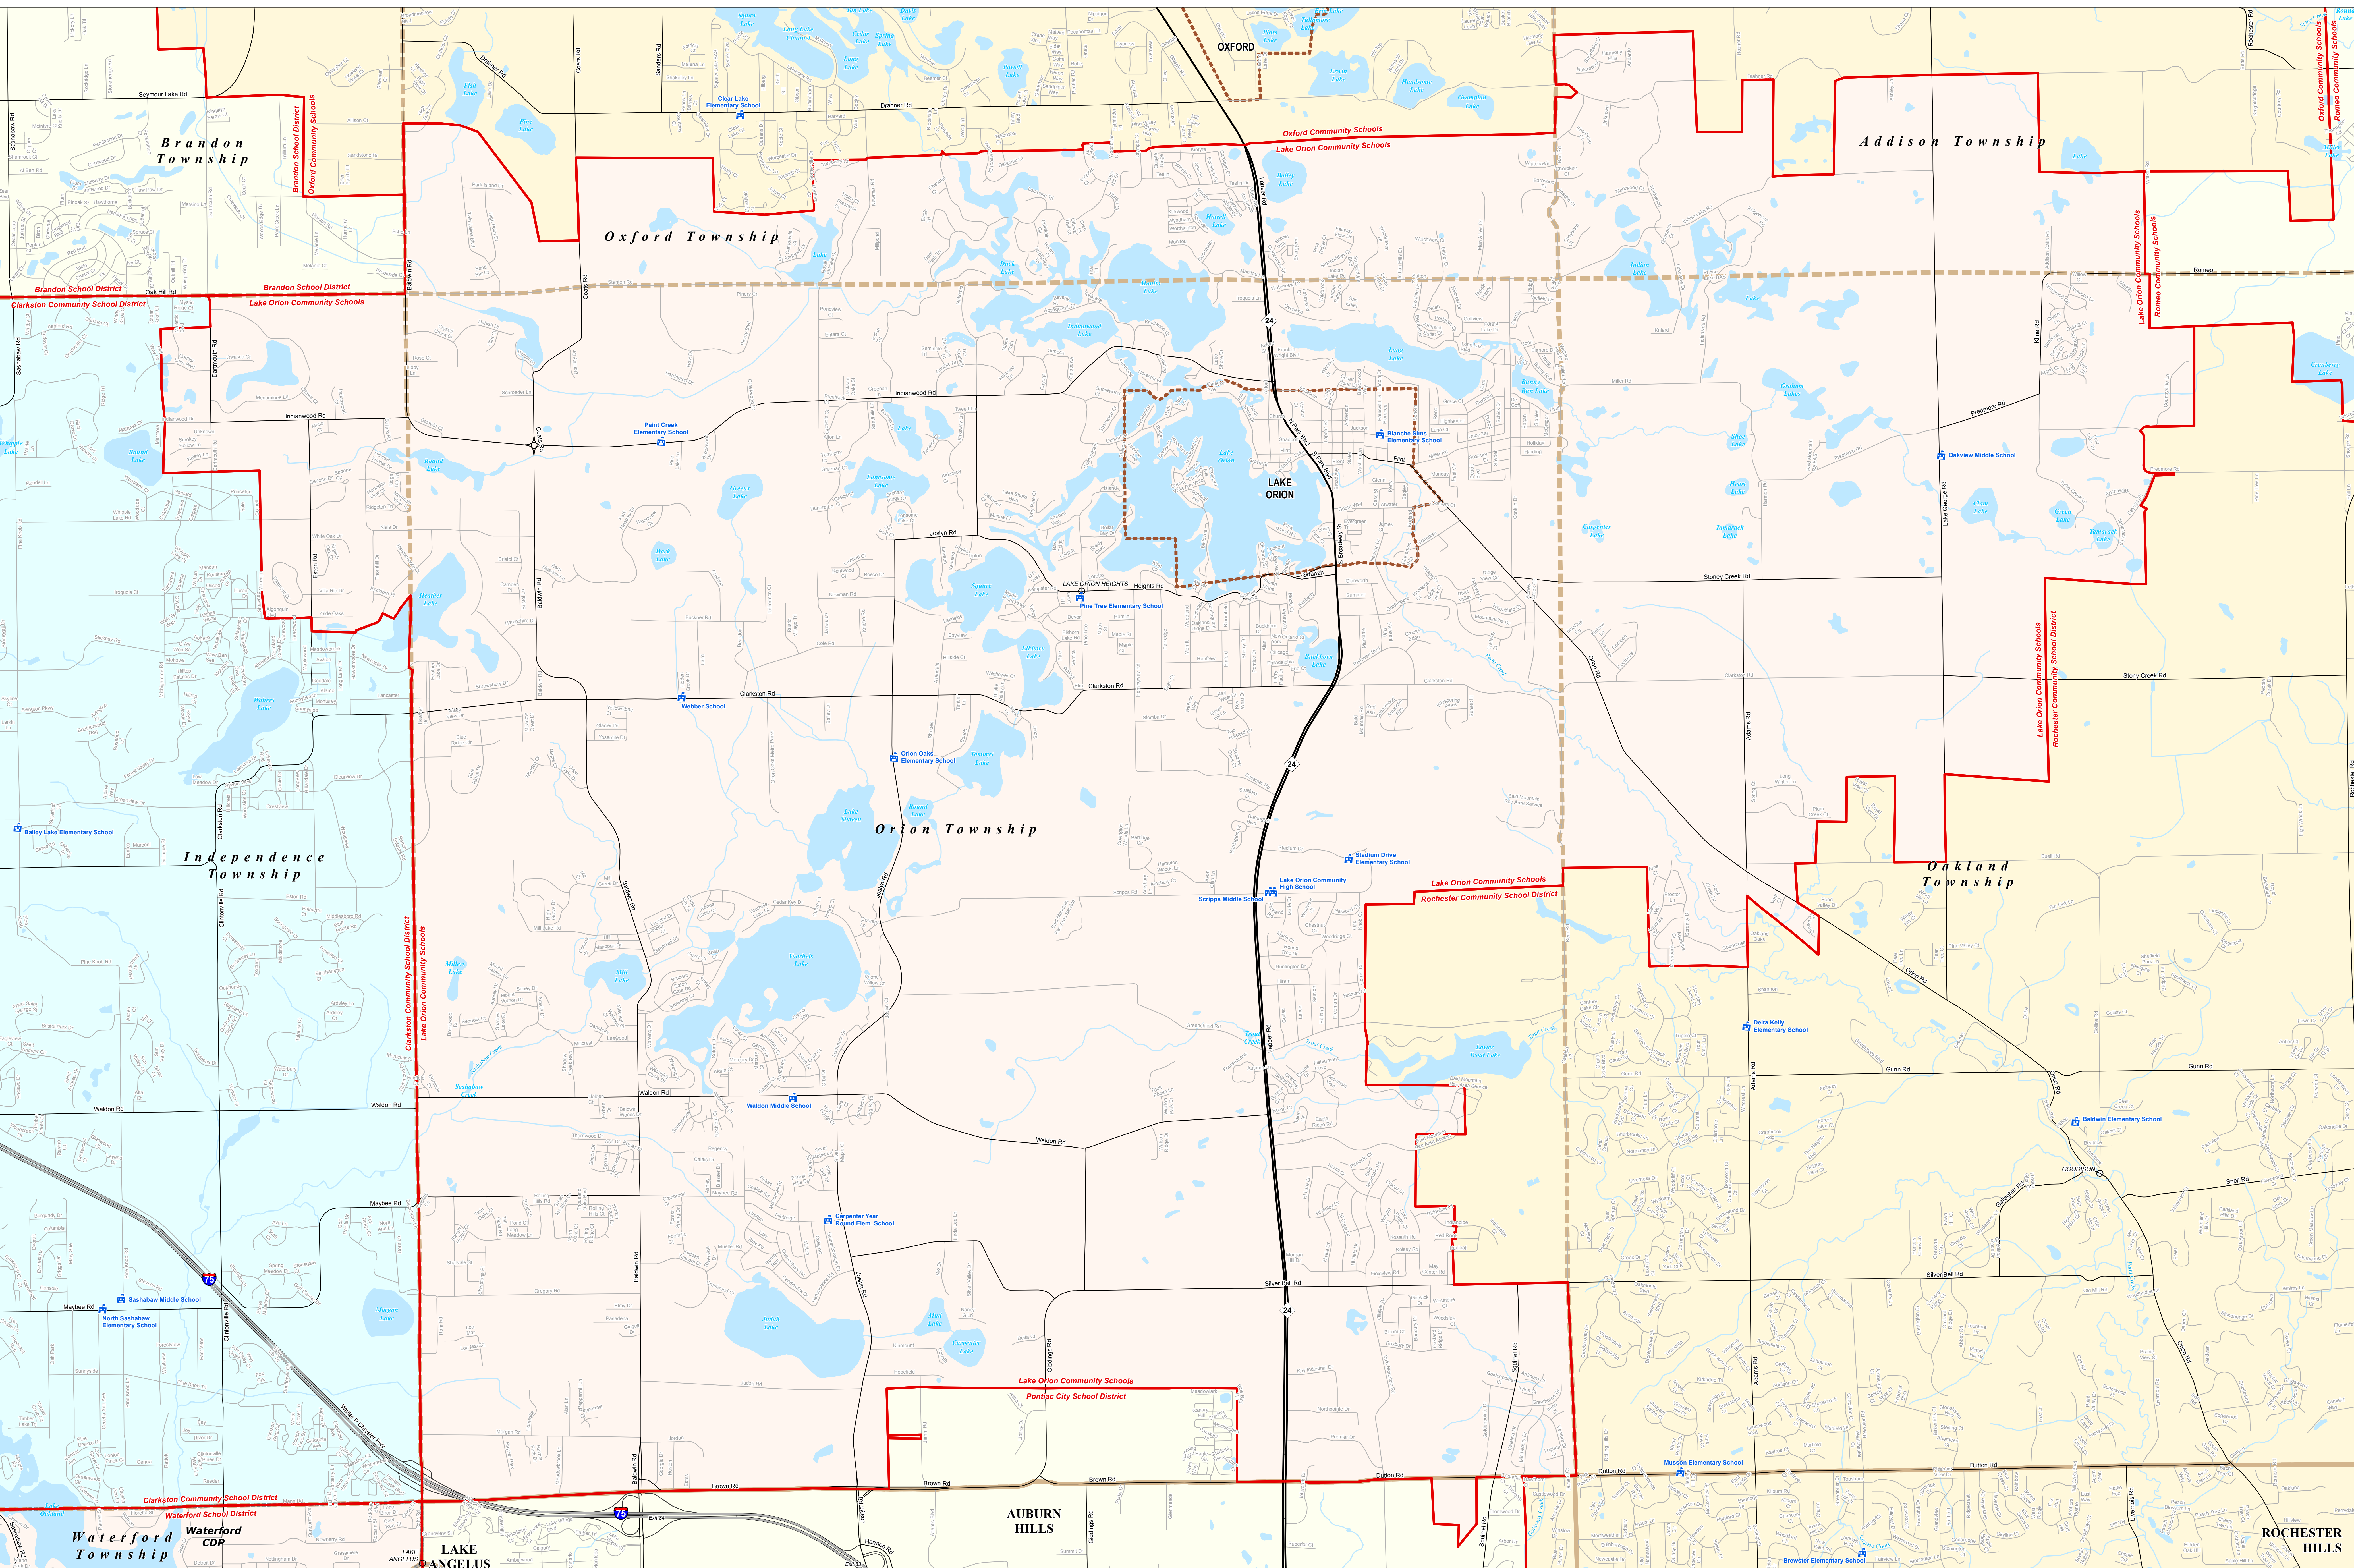

LAKE ORION COMMUNITY SCHOOLS

Oakland Schools

Legend	
School District	School
County	Water Feature
City	River, Stream, or Drain
Township	Railroad
Village	Freeway
Census Designated Place	Primary Road
	Local Road